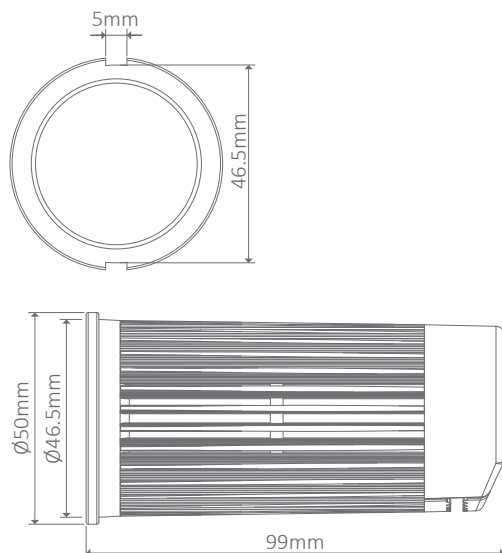

Diagrams / Additional

Product code: INTRO-8-WW
Order code: 20488
Colour: Warm White 3000K

Product code: INTRO-8-W
Order code: 20489
Colour: White 5000K