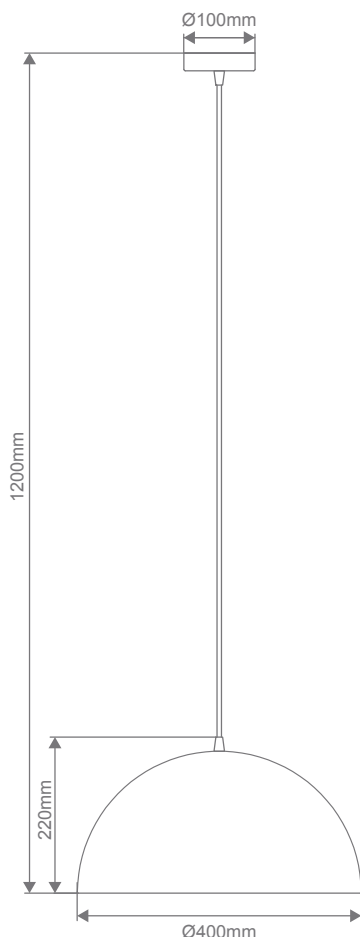

Specification Features

Input Voltage:

Power (W): Max 60W

IP rating (IP): 20

Requires: 1xE27 Globe. Not included

Diagrams / Additional

Item No.	Variant	Colour Finish
LUNA-400	31363	Brushed Brass
	31364	Brushed Copper
	31365	Brushed Nickel
	31366	Black
	31367	White